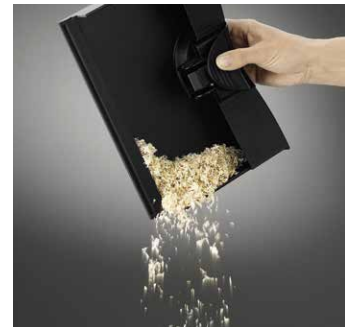

For fast and efficient sweeping.

Whisper-quiet sweeping for discrete and quick cleaning. Features lithium-ion battery technology for long run times – 30 minutes on carpets and up to 45 minutes on hard surfaces. Designed for commercial use, the EB 30/1 is durable and ergonomic.

1 Convenient quick cleaning

- Equipped with a powerful quick-change battery, the EB 30/1 can be used anywhere
- Whisper quiet
- Ergonomically designed for commercial use
- 30 minute run time

2 Easily dump debris

- The EB 30/1 has a large capacity dustpan for coarse and fine debris and is easily removed for emptying
- Designed with a universal joint to allow the handle to be locked or unlocked

3 Tool-free brush replacement

- The cylindrical brush can be removed without tools for easier cleaning