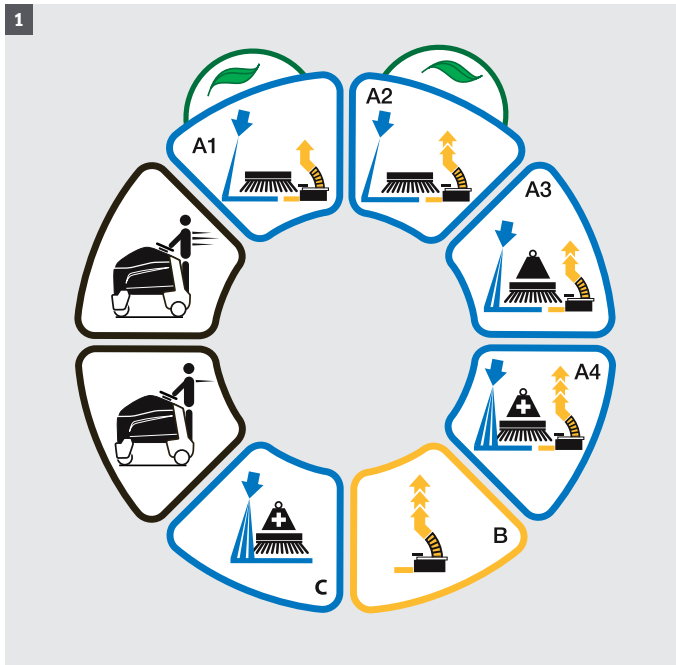

KÄRCHER

makes a difference

RELIABILITY IN ONE POWERFUL SCRUBBER.

Get the job done the first time.

PROFESSIONAL | CHARIOT™ 3 ISCRUB 26

Double Your Scrubbing Productivity.

Imagine the money you will save when you double your scrubbing productivity with the Chariot™ 3 iScrub 26! When compared to a walk-behind-scrubber the Chariot™ 3 is twice as productive. What is even better – the Chariot™ will not cost you a penny more than the traditional scrubber you are using now. This is the next-generation of stand-on cleaning equipment developed from our years of expertise as the innovators of the stand-on cleaning segment. Chariot™ 3 is the 3rd-generation Chariot™ stand-on automatic-scrubber and it features a 26 inch scrub pad width.

3 Easy to maintain

- Hygienic tank system for recovery solution tank.
- Auto-adjust squeegee
- Maintenance friendly scrub deck

4 Simple to use

- Optional chemical metering system with adjustable dilution rate.
- Clear, simple control panel significantly reduces training time and produces more consistent results
- Full circle visibility for operator safety
- Easy to transport around the building and fits through a standard door