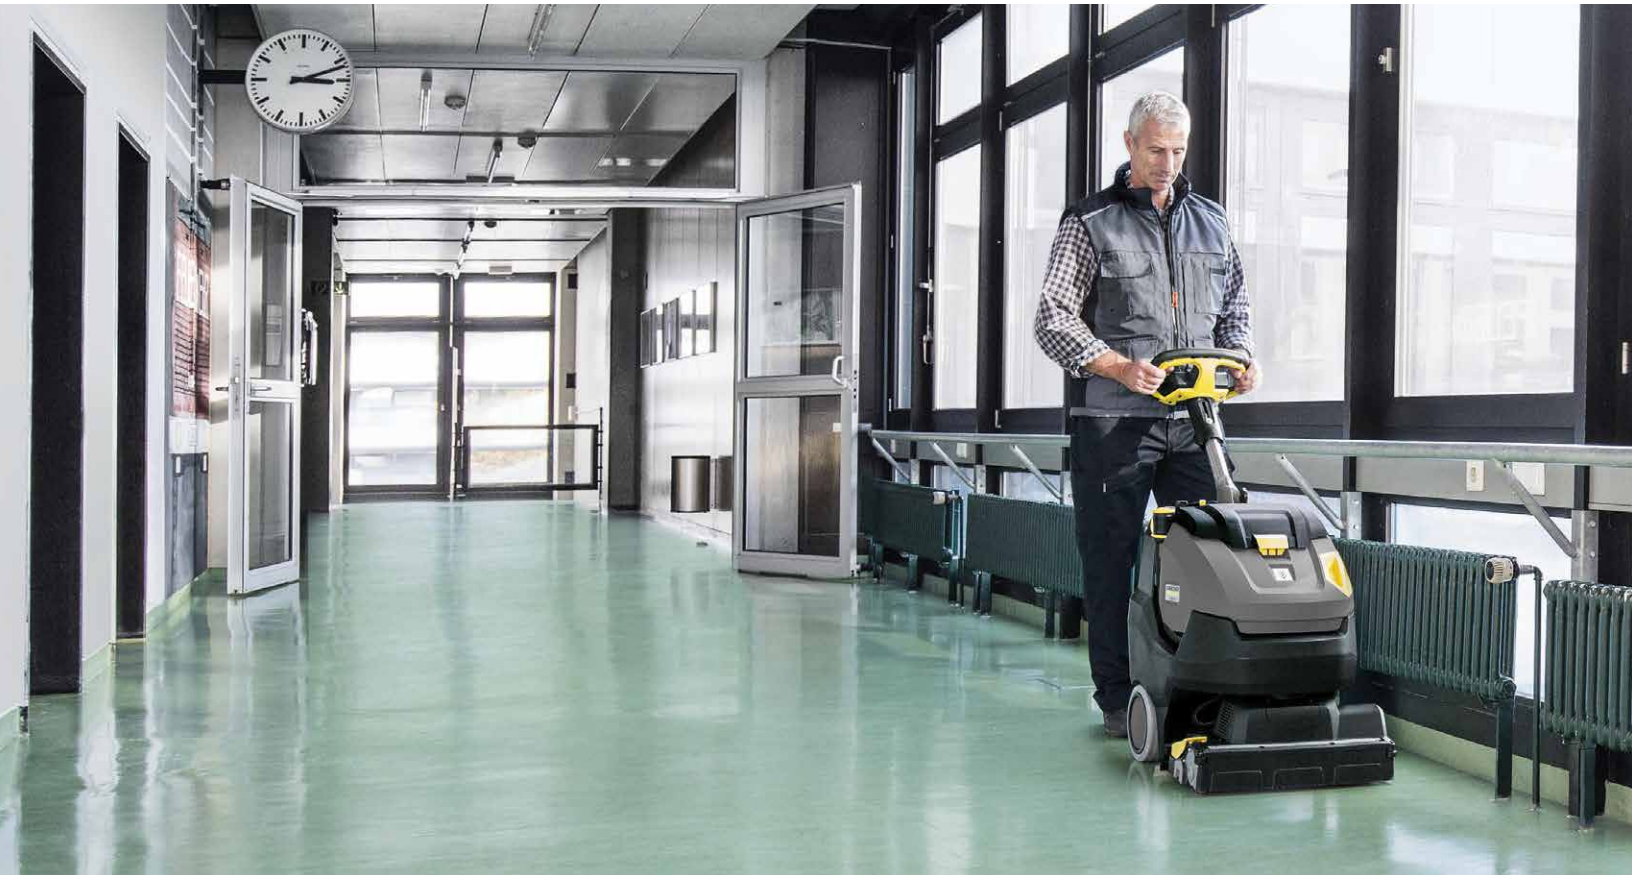

## TURN TOWARDS GREATER PRODUCTIVITY.

Easily guide this 18-inch scrubber anywhere with its unique steerable scrub deck.

PROFESSIONAL | BR 45/22 C BP

# Steer your way to faster results.

The big brother to our popular BR 35/12, our BR 45/22 brings even more productivity to our innovative steerable scrubber design. This machine has a larger tank and an 18 inch cleaning path that equates to a 30% improvement in productivity over the BR 35/12. It is easy to transport and handle, and features a long-lasting lithium-ion battery.

## 1 Innovative, steerable scrub deck

- Steerable scrub deck allows for best in class maneuverability
- Easy to operate and easy to move from job to job
- Lithium-ion battery provides long run times and flexibility to opportunity charge