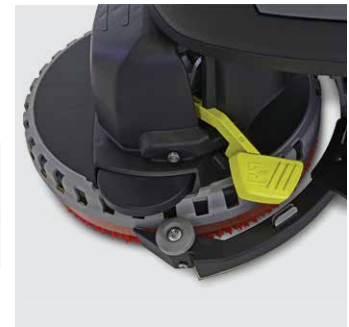

# Steer your way to cleaner floors.

Think of the BD 38/12 as a 15 inch disc version of the popular BR 35/12. The design allows for the easiest driving of a walk-behind disk scrubber on the market. The squeegee follows behind the disc to ensure 100% solution pickup even through the corners.